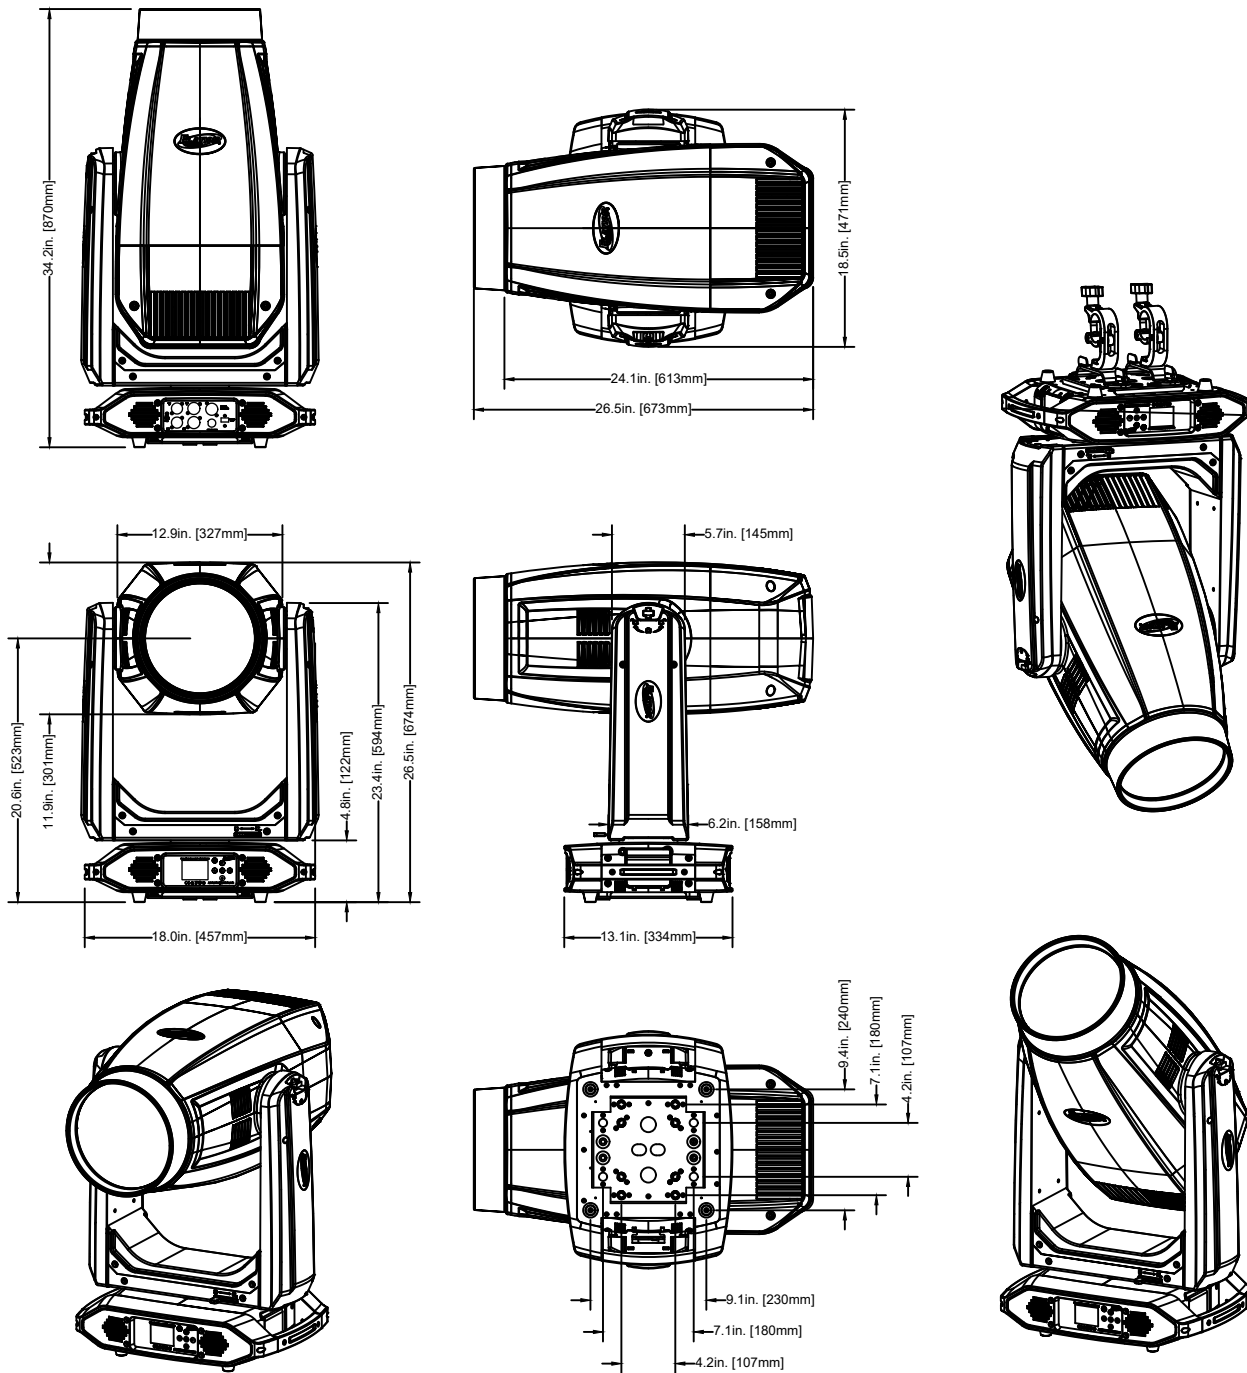

ELATION PROFESSIONAL PROPRIETARY INFORMATION. DO NOT REPRODUCE, COPY,
OR USE WITHOUT EXPRESS WRITTEN PERMISSION. COPYRIGHT ELATION PROFESSIONAL.

| | | | |
|--|------------------|----------------------|------------------------|
| TITLE: Elation Artiste Mondrian Dimensions | | | DATE: 200317 |
| SCALE: NONE | TOL: ± | .XX(.X) .XXX(.XX) | ANGLE: - |