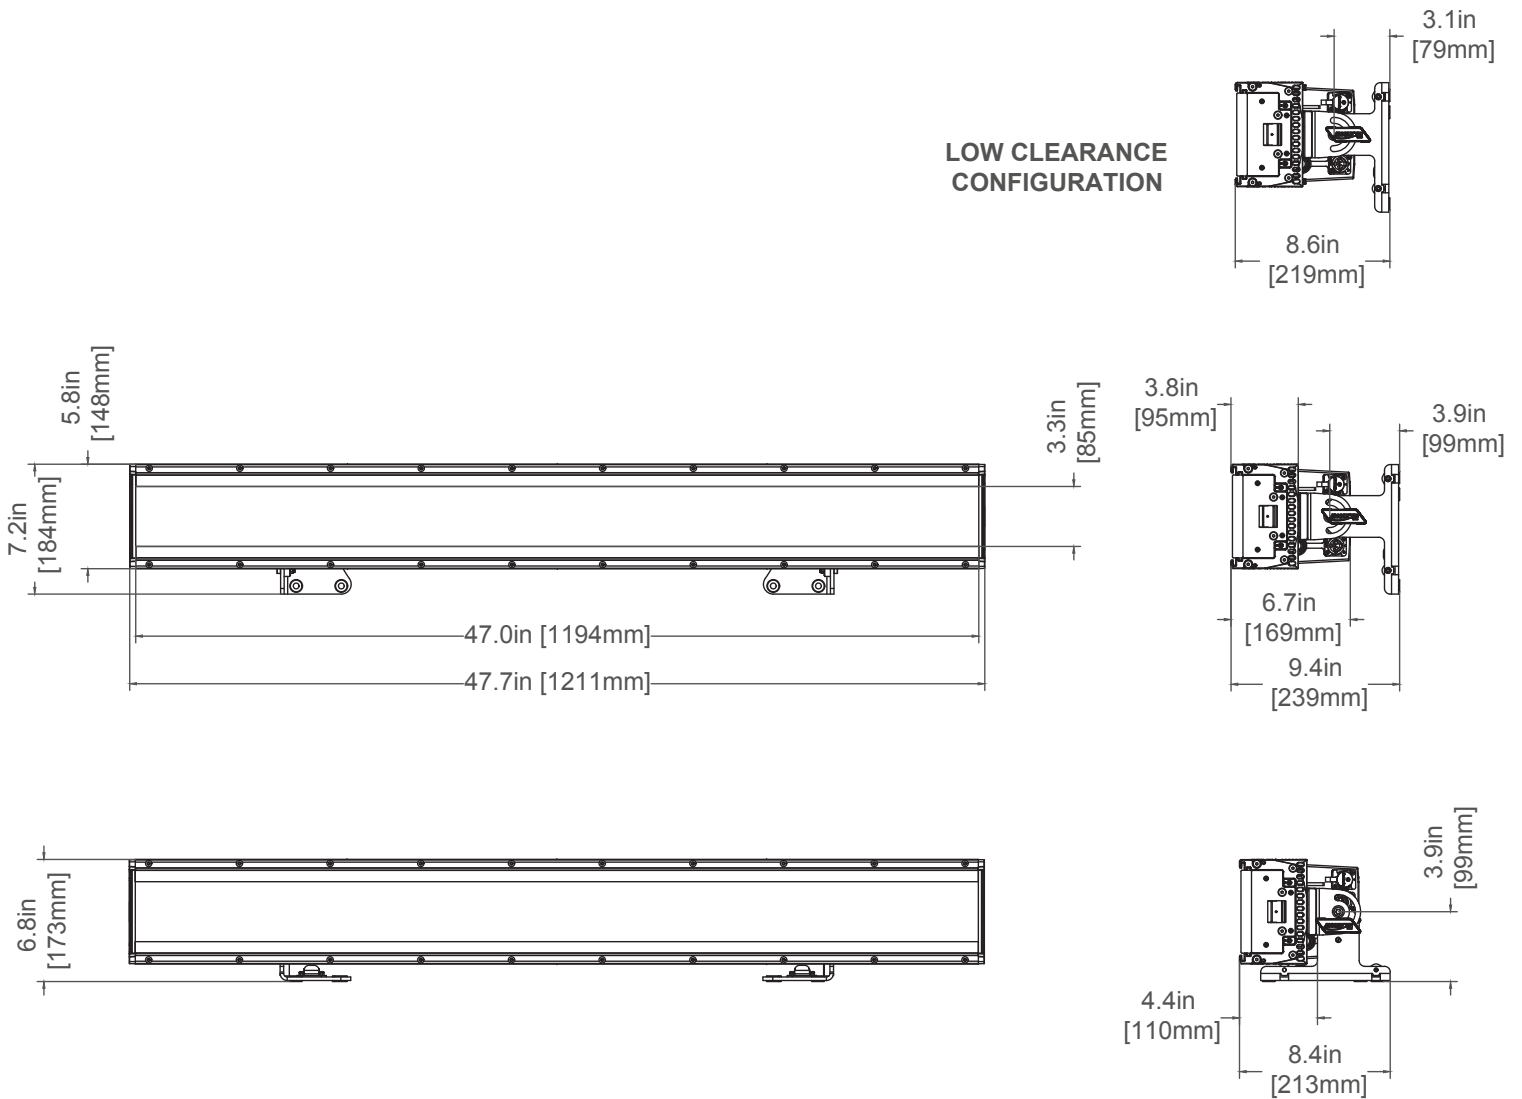

UNIT DIMENSIONS

Specifications are subject to change without notice ©Elation Professional 04/16/2026

Elation Professional USA | 6122 S. Eastern Ave. | Los Angeles, CA. 90040
323-582-3322 | www.elationlighting.com | info@elationlighting.com

Elation Professional B.V. | Junostraat 2 | 6468 EW Kerkrade, The Netherlands
+31 45 546 85 66 | www.elationlighting.eu | info@elationlighting.eu