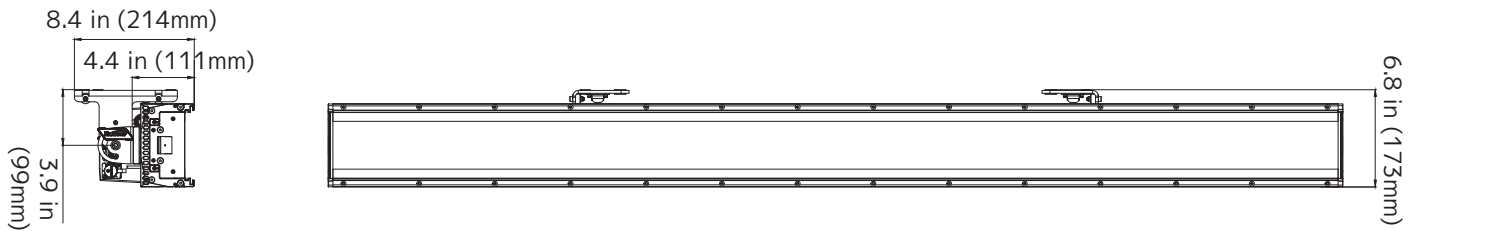

SIZE / WEIGHT

Length: 71.1" (1806mm)
Width: 7.2" (184mm)
Vertical Height: 9.4" (239mm)
Vertical Height (Low Clearance): 8.6" (219mm)
Weight: 60.6 lbs / 27.5kg

ELECTRICAL / THERMAL

AC 100-240V - 50/60Hz
1200W Max Power Consumption
-40°F to 131°F (-40°C to 55°C)
BTU/hr (+/- 10%) 4,092

UNIT DIMENSIONS

Low Clearance Configuration