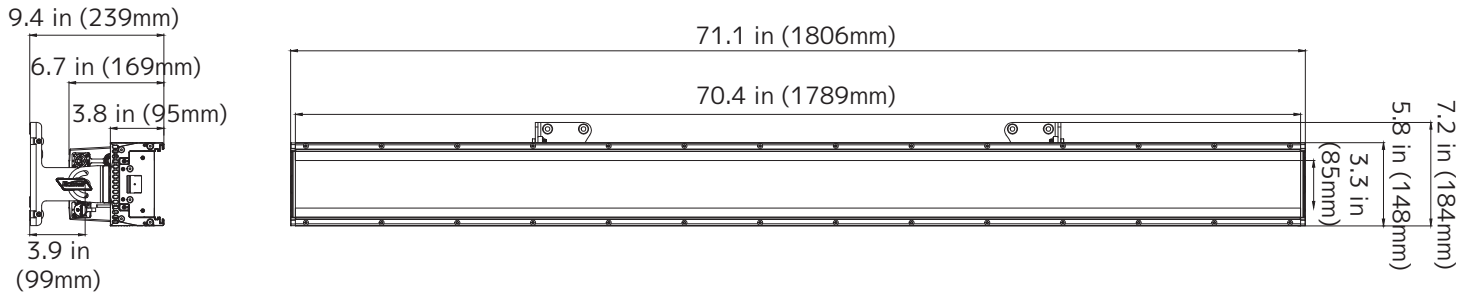

SIZE / WEIGHT

Length: 71.1" (1806mm)
Width: 7.2" (184mm)
Vertical Height: 9.4" (239mm)
Vertical Height (Low Clearance): 8.6" (219mm)
Weight: 60.6 lbs / 27.5kg

ELECTRICAL / THERMAL

AC 100-240V - 50/60Hz
1200W Max Power Consumption
-40°F to 131°F (-40°C to 55°C)
BTU/hr (+/- 10%) 4,092

UNIT DIMENSIONS

Low Clearance Configuration