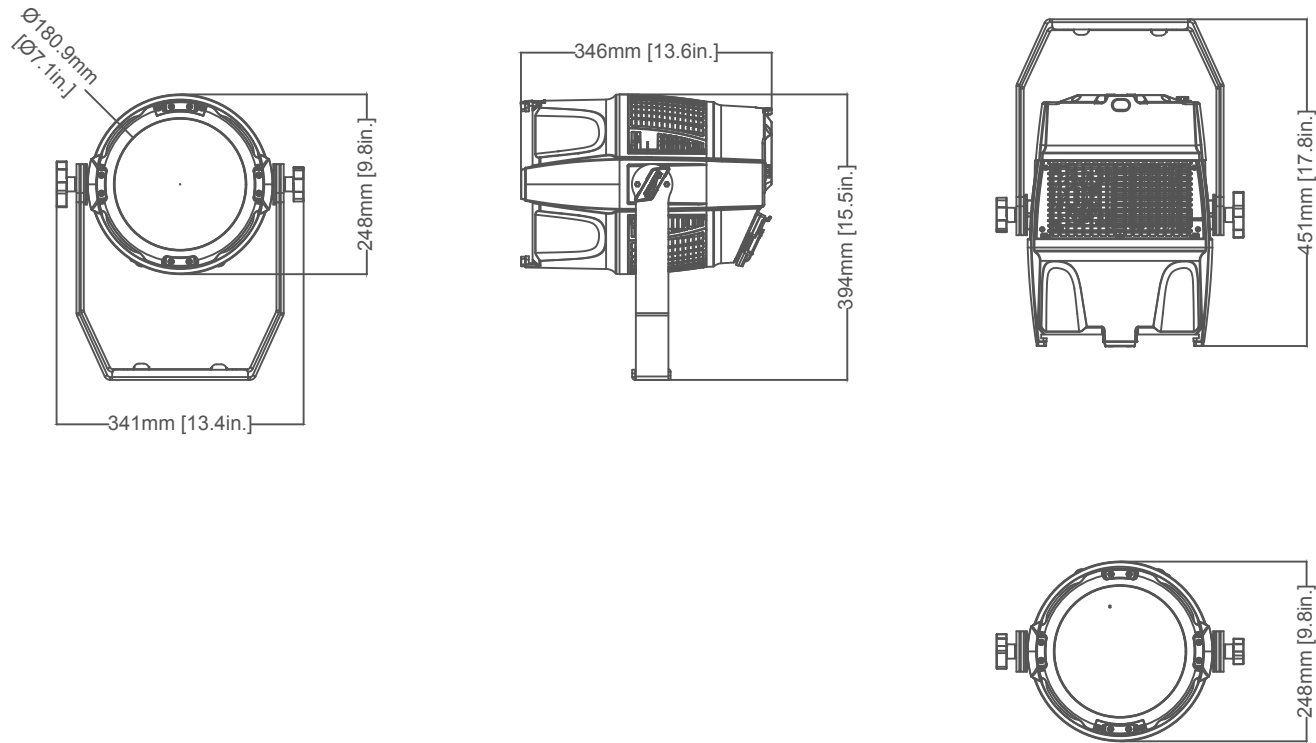

©ELATION all rights reserved. Information contained within this drawing is proprietary and confidential. Any reproduction and/or distribution of any part of this drawing without the written consent of Elation Professional is strictly prohibited. Diagrams and/or measurements herein subject to change without notice.

FIXTURE

BARDOORS

GEL FRAME

ELATION

TITLE:		Elation Limelight Par L		DATE:		17-Jun-2024	
SCALE:	TOL:	.XX(.X)	.XXX(.XX)	ANGLE:			
NONE	±	-	-	-			