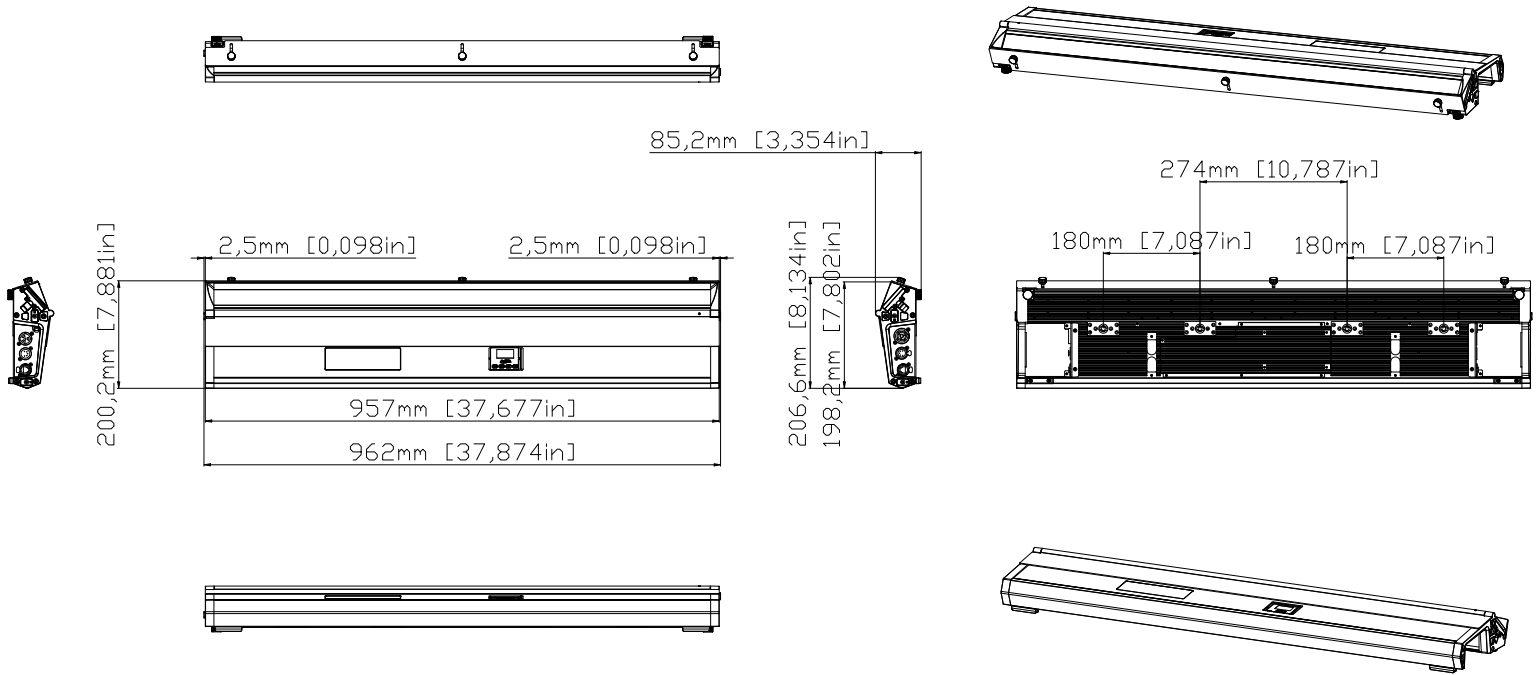

### SIZE / WEIGHT

Length: 37.9" (962mm)

Width: 8.1" (206.3mm)

Height: 3.4" (85.2mm)

Weight: 16lb (7.3kg)

## UNIT DIMENSIONS