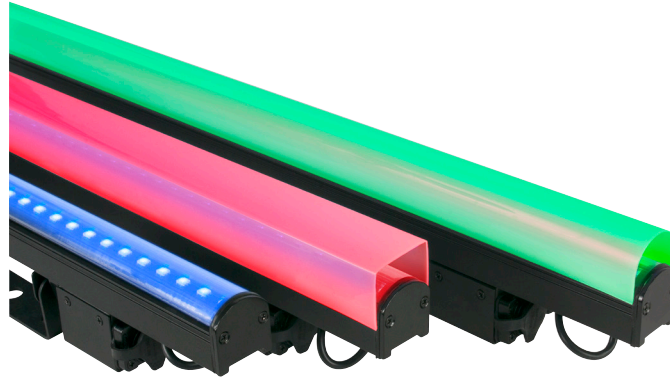

*May vary depending on several factors including but not limited to:
Environmental Conditions, Power/Voltage, Usage Patterns (On-Off Cycling), Control and Dimming.

PHOTOMETRIC DATA

16mm Pixel Pitch | 44,000Hz PWM

PIXEL BAR 30IP
133° Beam, 160° Field, 46+ Total Output Lumens
PIXEL BAR 60IP
146° Beam, 167° Field, 80+ Total Output Lumens
PIXEL BAR 120IP
150° Beam, 170° Field, 169+ Total Output Lumens

COLOR

RGB

CONTROL / CONNECTIONS

4pin Power/Data In/Out

SIZE / WEIGHT

PIXEL BAR 30IP - 1.6 foot (0.5m)
Length: 19.2" (488mm)
Width: 1.3" (34mm)
Height: 3.3" (83mm)
Weight: 1.5 lbs. (0.7kg)
PIXEL BAR 60IP - 3.37 foot (1m)
Length: 38.0" (967mm)
Width: 1.3" (34mm)
Height: 3.3" (83mm)
Weight: 2.6 lbs. (1.2kg)
PIXEL BAR 120IP - 6.6 foot (2m)
Length: 75.9" (1928mm)
Width: 1.3" (34mm)
Height: 3.3" (83mm)
Weight: 4.4 lbs. (2.0kg)

ELECTRICAL / THERMAL

AC 100-240V - 50/60Hz
5°F to 113°F (-15°C to 45°C)
Multiple Unit Power Linking
PIXEL BAR 30IP - 2W Max Power Consumption
PIXEL BAR 60IP - 12W Max Power Consumption
PIXEL BAR 120IP - 24W Max Power Consumption

INCLUDED ITEMS - PIXEL BARS

2 ft. (0.6m) 4pin 16AWG Power/Data Jumper Cable
Square Frost Lens
Rounded Frost Lens

INCLUDED ITEMS - PIXEL DRIVER 4000

19-inch (483mm) Rack Mount Kit
5.6 ft. (1.7m) 18AWG Power Cable
9.25 ft. (2.8m) 4pin 16AWG Power/Data Cable

APPROVALS / RATINGS

ORDERING INFORMATION

PIX200	PIXEL BAR 30IP
PIX225	PIXEL BAR 60IP
PIX253	PIXEL BAR 120IP
PIX277	PIXEL DRIVER 4000
PIX300	P BAR IP 0.6m (2ft) 16AWG Cable
PIX313	P BAR IP 1m (3ft) 16AWG Cable
PIX326	P BAR IP 1.5m (5ft) 16AWG Cable
PIX339	P BAR IP 3m (10ft) 16AWG Cable
PIX352	P BAR IP 3.5m (12ft) 16AWG Cable
PIX365	P BAR IP 4.5m (15ft) 16AWG Cable
PIX378	P BAR IP 6m (20ft) 16AWG Cable
PIX391	P BAR IP 7.5m (25ft) 16AWG Cable
PIX411	P BAR IP 9m (30ft) 16AWG Cable
PIX424	P BAR IP 15m (50ft) 16AWG Cable
PIX450	P BAR IP MALE Cable Connector
PIX452	P BAR 30IP Replacement Clear Lens
PIX462	P BAR 30IP Rounded Frost Lens
PIX463	P BAR IP FEMALE Cable Connector
PIX471	P BAR 30IP Square Frost Lens
PIX483	P BAR 60IP Replacement Clear Lens
PIX494	P BAR 60IP Rounded Frost Lens
PIX502	P BAR 60IP Square Frost Lens
PIX515	P BAR 120IP Replacement Clear Lens
PIX526	P BAR 120IP Rounded Frost Lens
PIX537	P BAR 120IP Square Frost Lens
PIX550	PIXEL BC20-12 20ft, 12Gauge Cable
PIX563	PIXEL BC25-12 25ft, 12Gauge Cable
PIX576	PIXEL BC30-12 30ft, 12Gauge Cable
PIX589	PIXEL BC50-12 50ft, 12Gauge Cable

Specifications subject to change without notice ©Elation Professional 11/08/19

Elation Professional USA | 6122 S. Eastern Ave. | Los Angeles, CA. 90040
323-582-3322 | 323-832-9142 fax | www.elationlighting.com | info@elationlighting.com

Elation Professional B.V. | Junostraat 2 | 6468 EW Kerkrade, The Netherlands
+31 45 546 85 66 | +31 45 546 85 96 fax | www.elationlighting.eu | info@elationlighting.eu