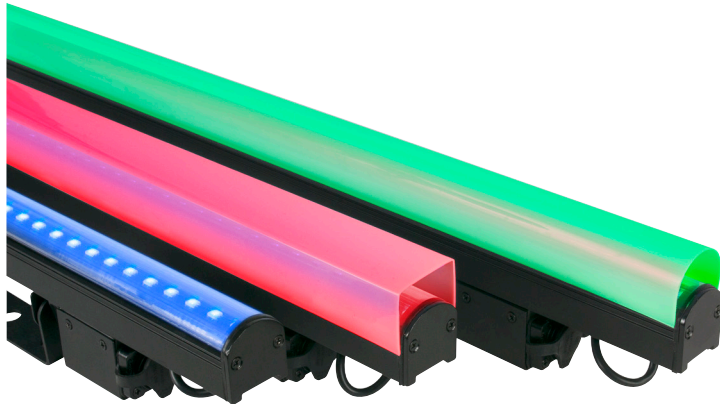

PIXEL BAR IP SERIES

The PIXEL BAR IP SERIES™ is an outdoor IP65 rated LED pixel bar series featuring tri-color RGB SMD LEDs with a 16mm pixel pitch, a refresh rate of 44,000Hz for flicker free operation for broadcast TV and FILM applications, and comes in 30 pixel (0.5 m / 1.6 ft), 60 pixel (1m / 3.3 ft), and 120 pixel (2m / 6.6 ft) lengths. Each pixel bar is housed in a lightweight IP65 rated aluminum housing featuring magnetic end caps which allow seamless end-to-end pixel spacing, an integrated adjustable mounting bracket, a safety cable loop, and includes square and rounded frosted lens attachments.

Easy and versatile control options are handled by the Pixel Driver 4000™ (sold separately) which provides simple dimming and strobe control via on-board manual or 3 channel DMX-512, and full pixel mapping control of up to 4,080 max pixels via Kling-Net and up to 680 max pixels via Art-Net and sACN (streaming ACN) protocols. Power and data are supplied via proprietary IP rated 4pin combo cables (sold separately) which are available in lengths from 2 to 50 meters.

FEATURES

Outdoor IP65 Rated

Pixel Bar 30IP - (30) 0.2W RGB SMD LEDs | 0.5m / 1.6ft

Pixel Bar 60IP - (60) 0.2W RGB SMD LEDs | 1m / 3.3 ft

Pixel Bar 120IP - (120) 0.2W RGB SMD LEDs | 2m / 6.6 ft

16mm Pixel Pitch | 44,000Hz PWM

Flicker Free Operation for Broadcast TV and FILM

Magnetic End Caps - Seamless End-to-End Spacing

Integrated Adjustable Mounting Brackets

Square and Rounded Frosted Lens Included

Proprietary IP Rated Power/Data Combo Cables