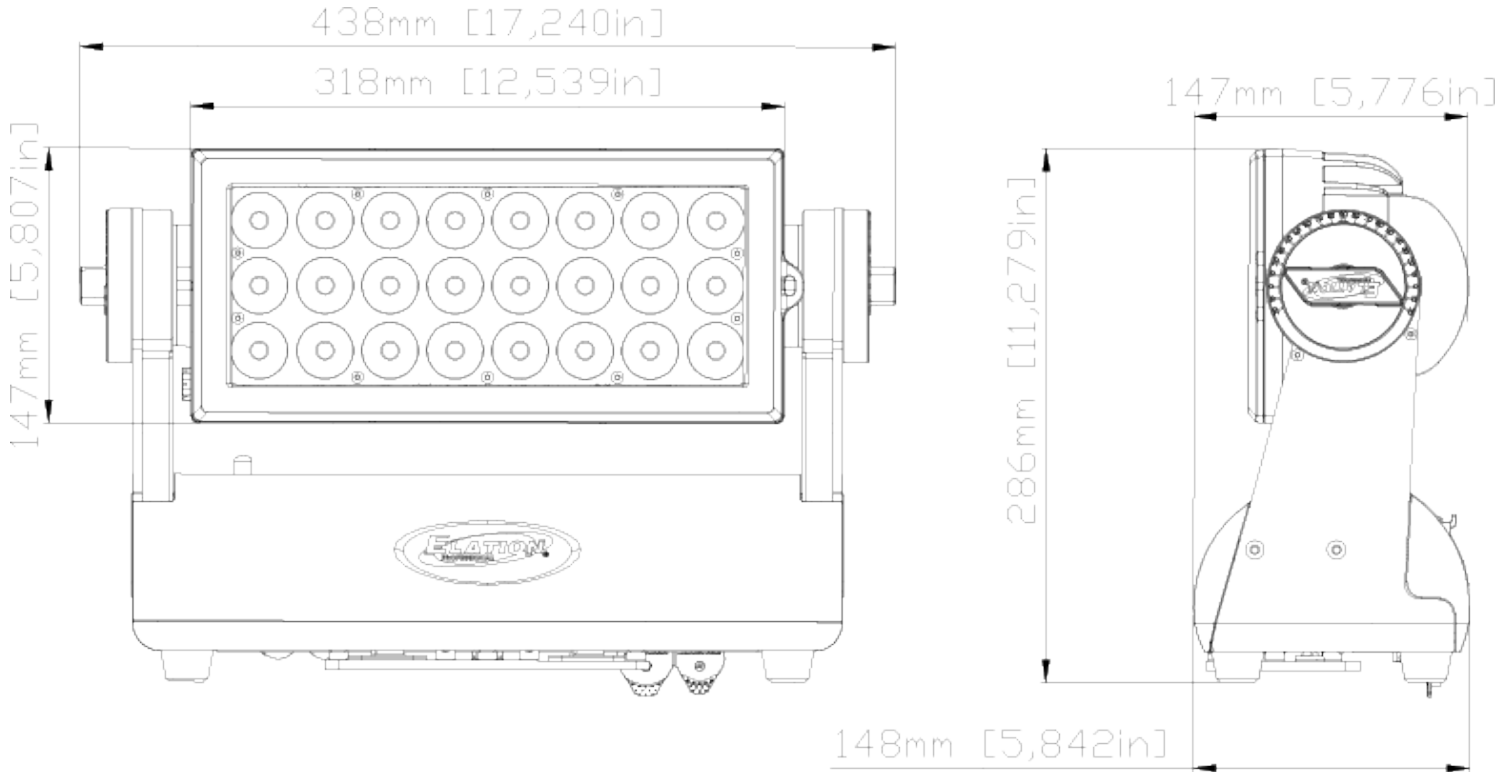

Floor Standing or Mountable in any Orientation

The **PALADIN BRICK™** is a compact and powerful outdoor flood light for a wide variety of applications. Using 24x15W RGBW cells it provides a total output of up to 8,200 lumens. Certified to IP65 it features a rugged design with a solid build quality, eliminating the need to worry about dust and water ingress. IP rated connections make it an ideal product to illuminate large areas of any outdoor event with vibrant and powerful colors. It can be operated standing on the floor or be hung in any orientation using the provided omega brackets. Available cell control and strobe features make the **PALADIN BRICK** also a versatile effects fixture or audience blinder.

SIZE / WEIGHT

Length: 17.2" (438mm)
Width: 5.8" (147mm)
Height: 11.3" (286mm)
Weight 21 lbs (9.5kg)

ELECTRICAL / THERMAL

AC 100-240V - 50/60Hz
390W Max Power Consumption
5°F to 113°F (-15°C to 45°C)

APPROVALS / RATINGS

CE | cETLus | IP65

**PALADIN™
BRICK**

ELATION®

24x 15W RGBW LED IP65 Wash/Flood Fixture

UNIT DIMENSIONS

ORDERING INFORMATION

PAL264	Paladin Brick
PALADIN BRICK BARNDOOR	Barn Door
PALADIN BRICK SHADER	Shader
PALADIN BRICK FILTER 20°	20° Filter
PALADIN BRICK FILTER 60°	60° Filter
PALADIN BRICK FILTER 100°	100° Filter
PALADIN BRICK FILTER 40x1°	40x1° Filter
PALADIN BRICK FILTER 60x10°	60x10° Filter
PALADIN BRICK FILTER 1X40°	1X40° Filter
PALAXIN BRICK FILTER 10X60°	10x60° Filter