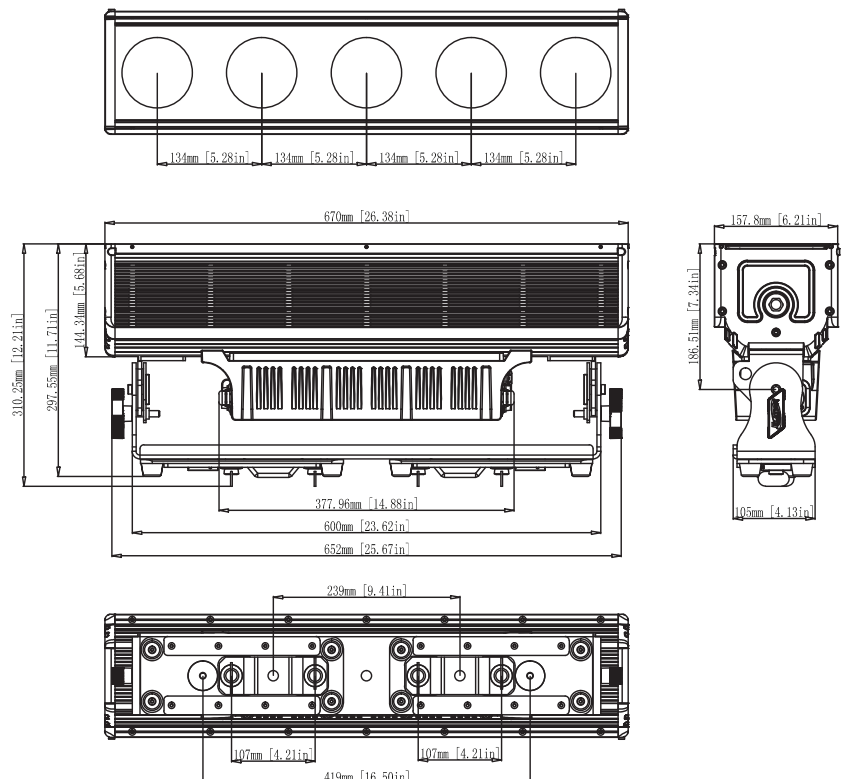

DIMENSIONAL DIAGRAMS

Specifications are subject to change without notice ©Elation Professional 03/12317

Elation Professional USA | 6122 S. Eastern Ave. | Los Angeles, CA 90040
323-582-3322 | 323-832-9142 fax | www.elationlighting.com | info@elationlighting.com

Elation Professional B.V. | Junostraat 2 | 6468 EW Kerkrade, The Netherlands
+31 45 546 85 66 | +31 45 546 85 96 fax | www.elationlighting.eu | info@elationlighting.eu