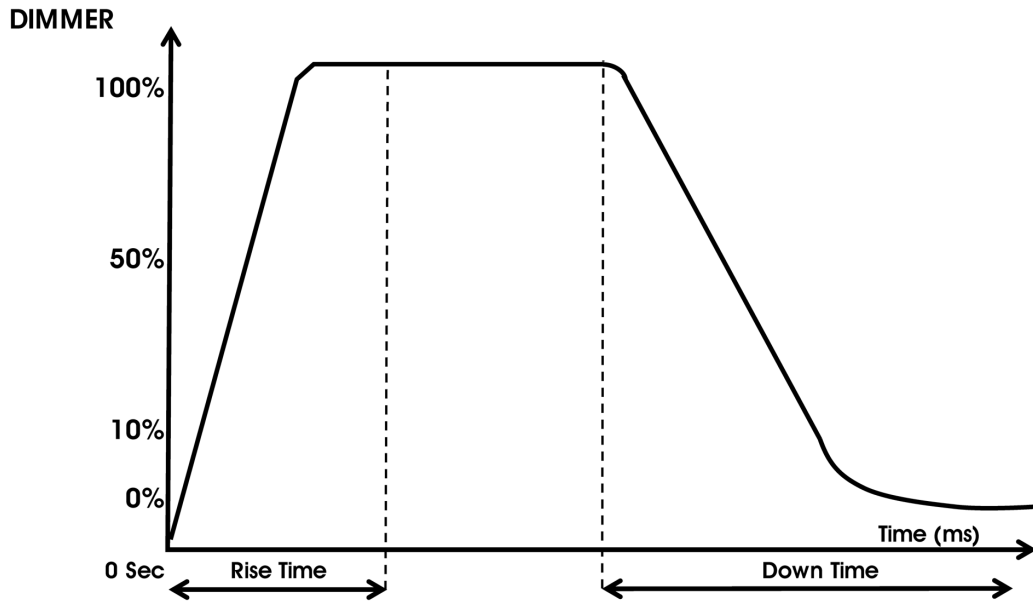

DIMMER MODES

Select desired DIMMER MODE (**Standard**, Stage, TV, Architectural, Theatre, Stage2).