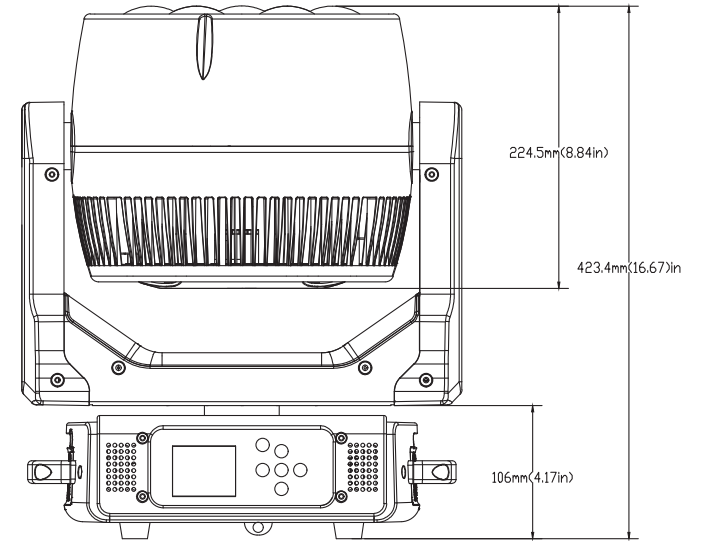

RAYZOR 760™

SKU# RAY760

2D CAD Drawings

Weight: 27.0 lbs. (12.2 kg)

Specifications are subject to change without notice ©Elation Professional 04/29/19

Elation Professional USA | 6122 S. Eastern Ave. | Los Angeles, CA. 90040
323-582-3322 | 323-832-9142 fax | www.elationlighting.com | info@elationlighting.com