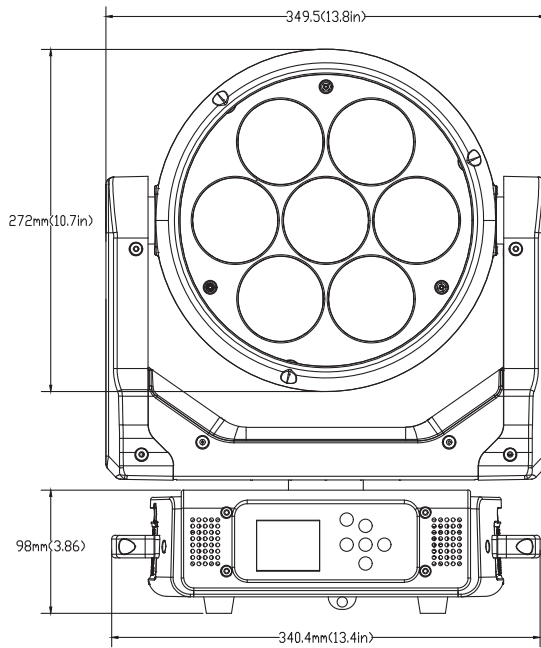

RAYZOR 760™

SKU# RAY760

2D CAD Drawings

Weight: 27.0 lbs. (12.2 kg)

Specifications are subject to change without notice ©Elation Professional 04/29/19

Elation Professional USA | 6122 S. Eastern Ave. | Los Angeles, CA. 90040
323-582-3322 | 323-832-9142 fax | www.elationlighting.com | info@elationlighting.com