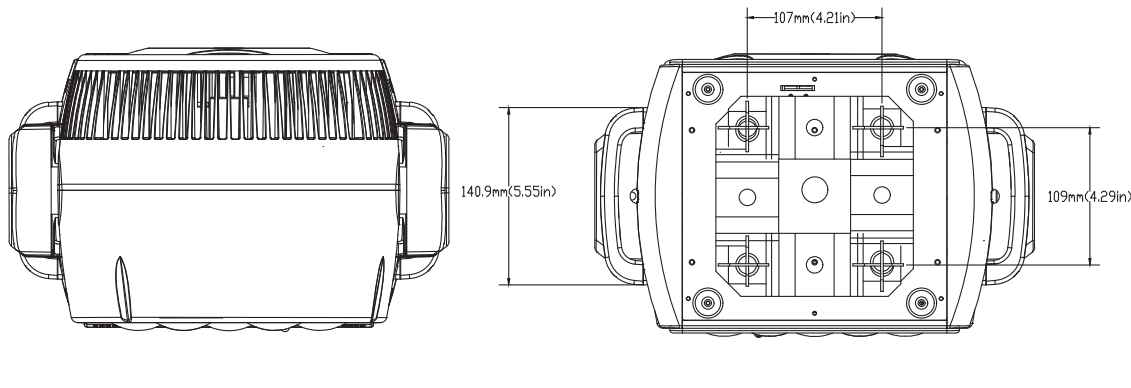

RAYZOR 760™

SKU# RAY760

2D CAD Drawings

Weight: 27.0 lbs. (12.2 kg)

Specifications are subject to change without notice ©Elation Professional 04/29/19

Elation Professional USA | 6122 S. Eastern Ave. | Los Angeles, CA. 90040
323-582-3322 | 323-832-9142 fax | www.elationlighting.com | info@elationlighting.com