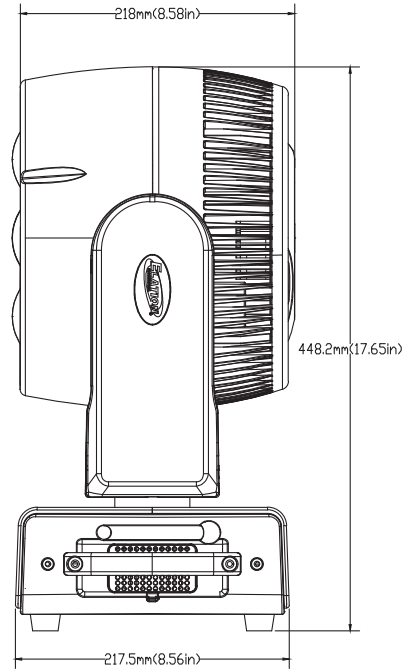

RAYZOR 760™

SKU# RAY760

2D CAD Drawings

Weight: 27.0 lbs. (12.2 kg)

Specifications are subject to change without notice ©Elation Professional 04/29/19

Elation Professional USA | 6122 S. Eastern Ave. | Los Angeles, CA. 90040
323-582-3322 | 323-832-9142 fax | www.elationlighting.com | info@elationlighting.com