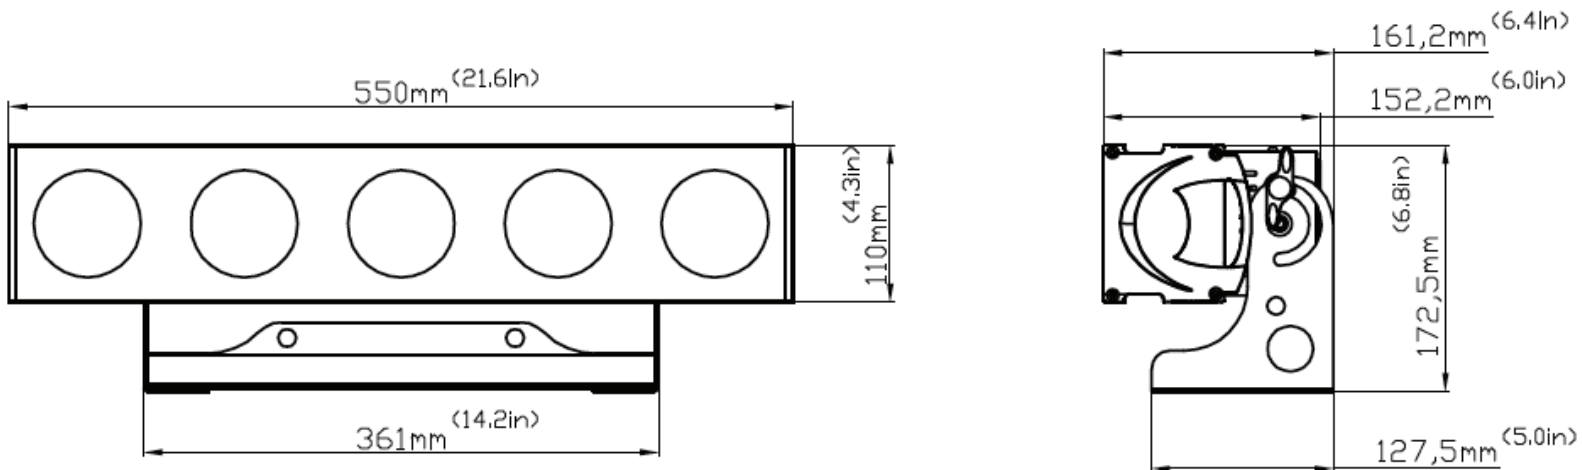

# CUEPIX STRIP TRI™

SKU# CUE283

## Dimensional Drawings

Specifications and improvements in the design of this unit are subject to change without any prior written notice.